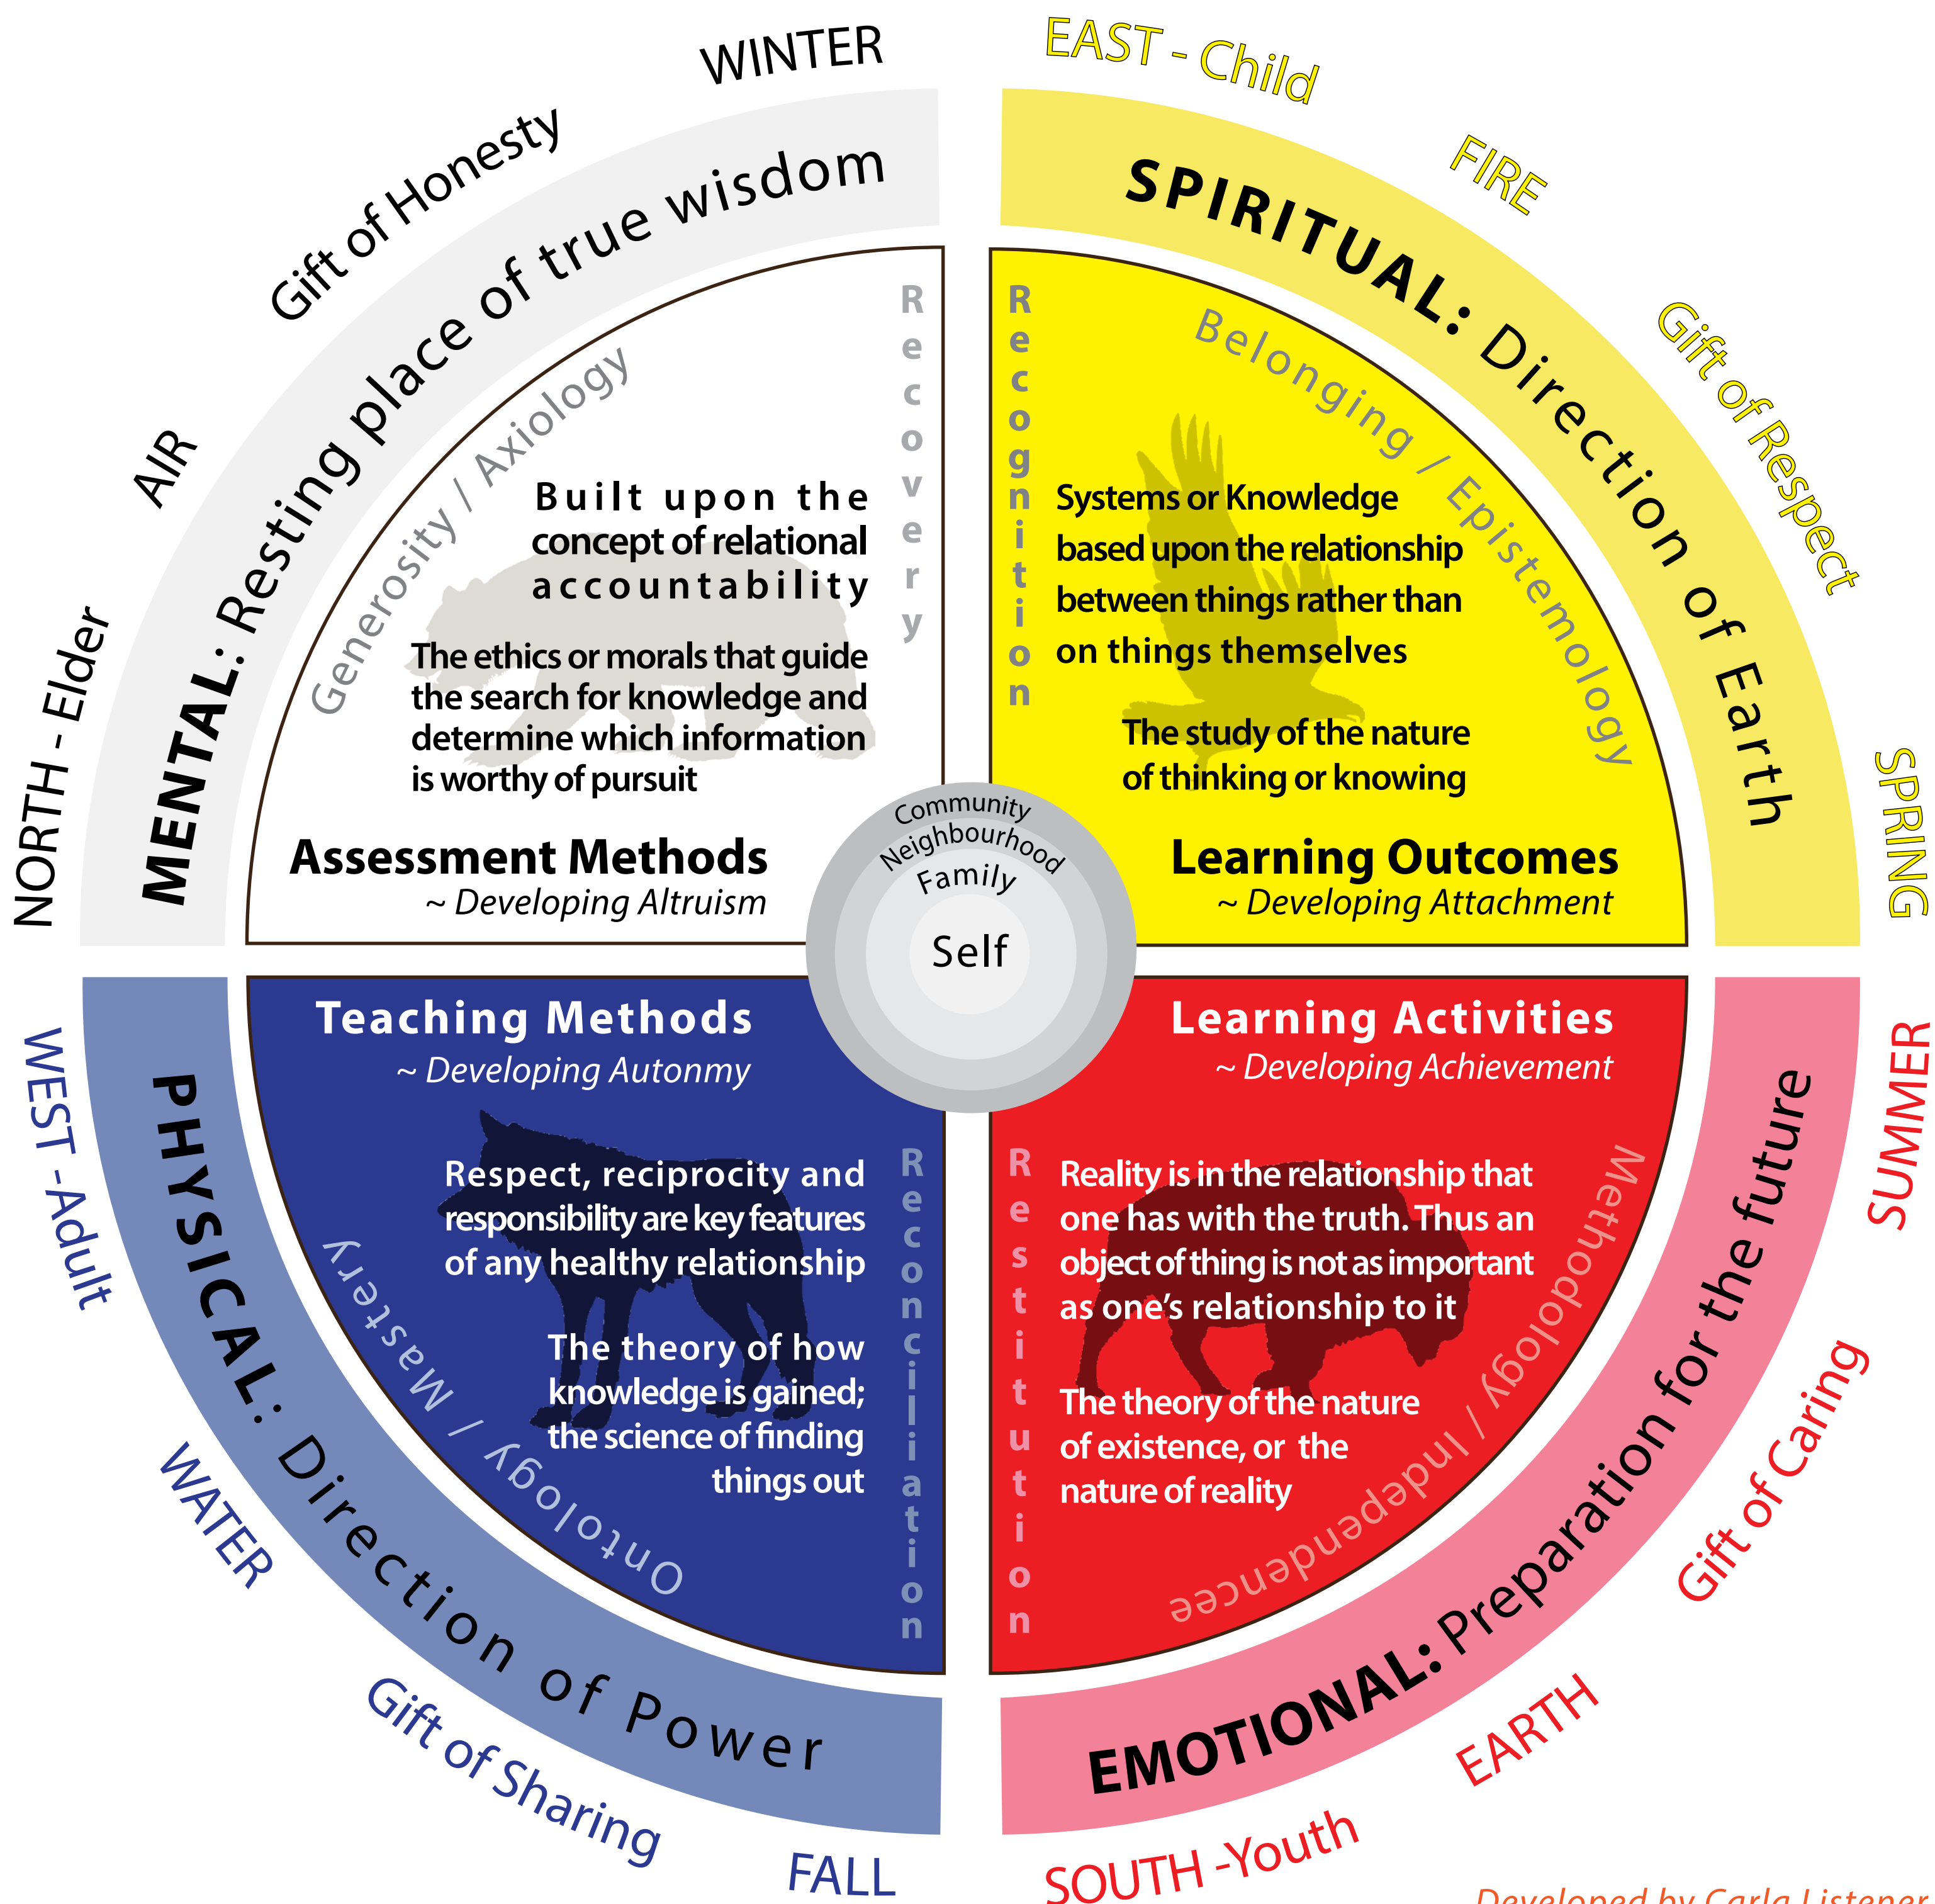

**NECHI**  
Centre of Indigenous Learning

# Medicine Wheel Research Guide

Developed by Carla Listener  
Graphics by Doreen L. Cardinal